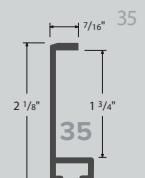

PROFILE 33

FINISH	FINISH DESCRIPTION	FINISH IMAGE
50	BLACK	

PROFILE 34

FINISH	FINISH DESCRIPTION	FINISH IMAGE
14	GERMAN SILVER	
21	MATTE BLACK	
179	BLACK METALLINE	
280	AMERICAN NATURAL	
282	WALNUT	

PROFILE 35