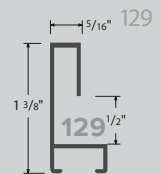

PROFILE 129

FINISH	FINISH DESCRIPTION	FINISH IMAGE
01	SILVER	
07	BRONZE	
13	CONTRAST GREY	
15	AMBER	
20	ANODIC BLACK	
21	MATTE BLACK	
52	BRIGHT WHITE