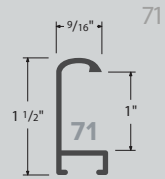

PROFILE 71

FINISH	FINISH DESCRIPTION	FINISH IMAGE
01	SILVER	
20	ANODIC BLACK	
21	MATTE BLACK