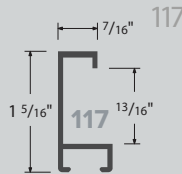

PROFILE 117

FINISH	FINISH DESCRIPTION	FINISH IMAGE
1	SILVER	
2	FROSTED SILVER	
4	FROSTED GOLD	
10	GRAPHITE	
12	FROSTED PEWTER	
14	GERMAN SILVER	
19	FROSTED WALNUT	
20	ANODIC BLACK	
21	MATTE BLACK	
23	ANTIQUÉ GOLD	
50	BLACK	
52	BRIGHT WHITE	
69	BLACK BEAN	
70	SOFTWARE	

164	DUSK	
169	SILVER MOSS	
227	TORNADO RED	
230	REFLEX SILVER	
231	GOLD BULLION	
232	GALACTIC BLUE	
233	PURPLE HAZE	
235	TANGERINE TWIST	
236	CYBER GREEN	
237	RASPBERRY FIZZ	
238	TURQUOISE	
240	AMETHYST	
270	BURNT SIENNA	
280	AMERICAN NATURAL	
282	WALNUT	
400	BR ALUMINUM SATIN	
470	BR SATIN NICKEL	
478	BR SATIN PEWTER