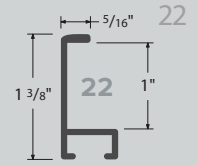

PROFILE 12

FINISH	FINISH DESCRIPTION	FINISH IMAGE
02	FROSTED SILVER	
21	MATTE BLACK	

PROFILE 22

FINISH	FINISH DESCRIPTION	FINISH IMAGE
01	SILVER	
02	FROSTED SILVER	
03	GOLD	
14	GERMAN SILVER	
20	ANODIC BLACK	
21	MATTE BLACK	