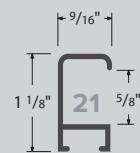

PROFILE 21

21

FINISH	FINISH DESCRIPTION	FINISH IMAGE
7	SHINY ROSE GOLD	
8	FROSTED ROSE GOLD	
14	GERMAN SILVER	
21	MATTE BLACK	
23	ANTIQUÉ GOLD	
50	BLACK	
227	TORNADO RED	
233	PURPLE HAZE	
235	TANGERINE TWIST	
243	PEARLIZED BROWN	
247	GUN METAL	
248	CHINA BLUE	
250	MERLOT	
256	PEAT	
257	SAPPHIRE	
258	REALLY TEAL	
260	MINT	
261	DAWN	
400	CHROME