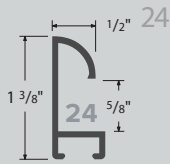

PROFILE 24

FINISH	FINISH DESCRIPTION	FINISH IMAGE
414	BR SATIN GER SILVER	
421	BR SATIN BLACK	
423	BR SAT ANTIQUE GOLD	
469	BR SAT STAINLESS STEEL	
471	BR SATIN SLATE	
475	BR SATIN CHOCOLATE	
476	BR SATIN SAPPHIRE