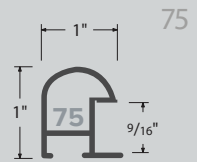

PROFILE 75

FINISH	FINISH DESCRIPTION	FINISH IMAGE
02	FROSTED SILVER	
20	ANODIC BLACK	
21	MATTE BLACK