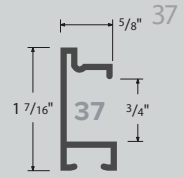

PROFILE 37

FINISH	FINISH DESCRIPTION	FINISH IMAGE
179	CARBON BLACK